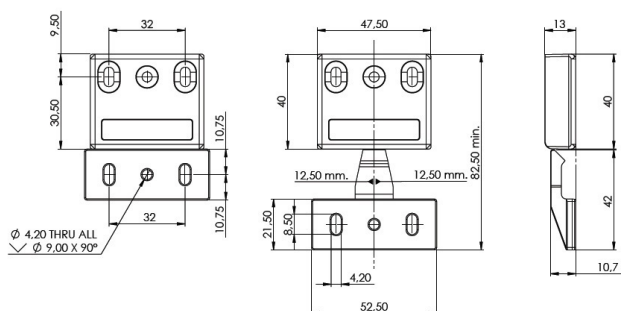

## Description:

Cabinet Hanger "Cliff", Male Part, Black PC, F/Chipboard Screws, Load Capacity 250 kg. by use of 4 Sets, (NOT FOR, SALE IN GERMANY)

## Item number:

11.05.650-0

Units	Box	Carton	HS Code	Barcode
Pcs.	1000	2000	3926909790	
				5704866492799