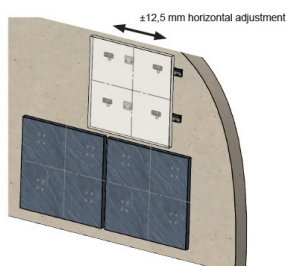

PRODUCT SHEET

Description:

Cabinet Hanger "Cliff", Male Part, Black PC, F/Chipboard Screws, Load Capacity 250 kg. by use of 4 Sets, (NOT FOR, SALE IN GERMANY)

Item number:

11.05.650-0

Units	Box	Carton	HS Code	Barcode
Pcs.	1000	2000	3926909790	
				5704866492799

SISO A/S

Mileparken 11
DK-2740 Skovlunde
Denmark
VAT: DK 24786013

Phone +45 45 830 900

www.siso.dk
siso@siso.dk

Danske Bank
Nytorv Branch
Copenhagen
SWIFT: DABADKKK

Account no.
4180 3112 112936
IBAN Account
DK7230003112112936