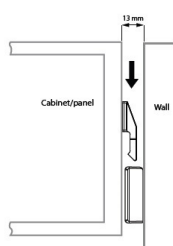

PRODUCT SHEET

Description:

Cabinet Hanger "Cliff", Male Part, Black PC, F/Chipboard Screws, Load Capacity 250 kg. by use of 4 Sets, (NOT FOR, SALE IN GERMANY)

Item number:

11.05.650-0

Units	Box	Carton	HS Code	Barcode
Pcs.	1000	2000	3926909790	
				5704866492799

SISO A/S

Mileparken 11
DK-2740 Skovlunde
Denmark
VAT: DK 24786013

Phone +45 45 830 900

www.siso.dk
siso@siso.dk

Danske Bank
Nytorv Branch
Copenhagen
SWIFT: DABADKKK

Account no.
4180 3112 112936
IBAN Account
DK7230003112112936